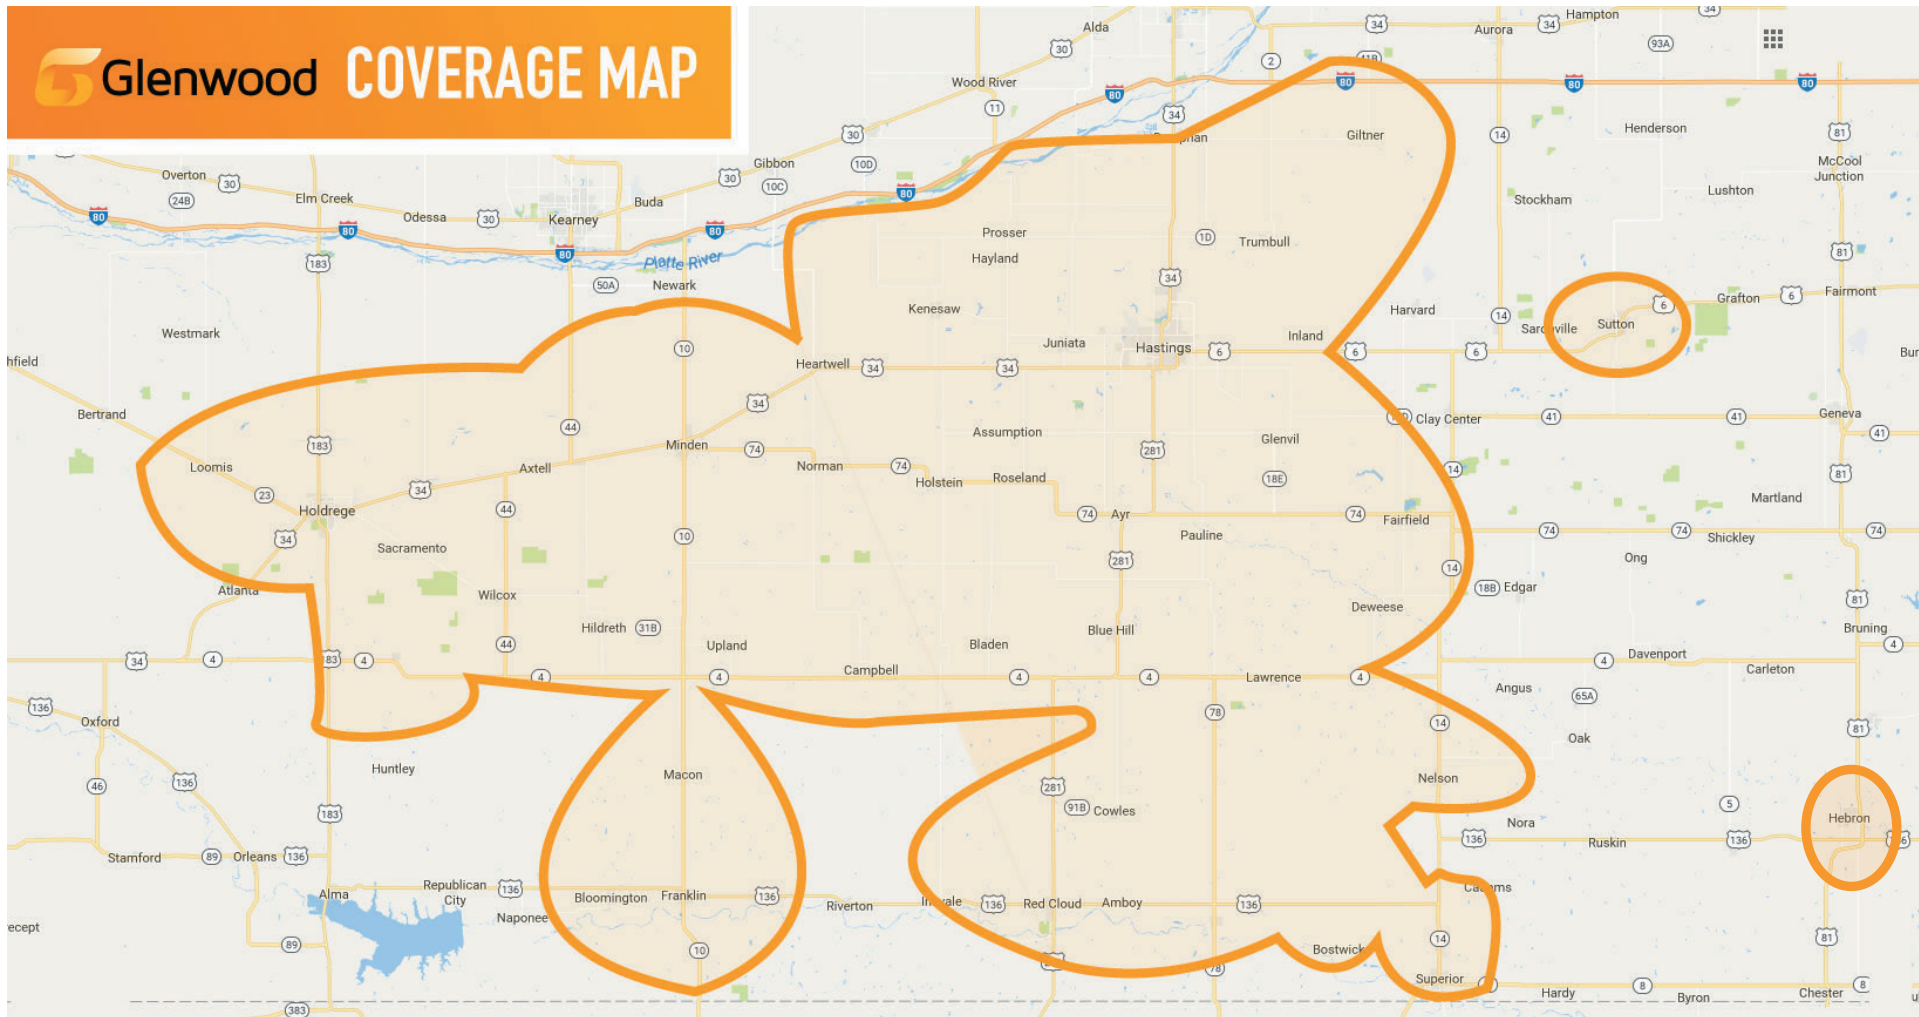

Glenwood COVERAGE MAP

www.gtmc.net
1-866-756-4746

Western Nebraska Coverage Map