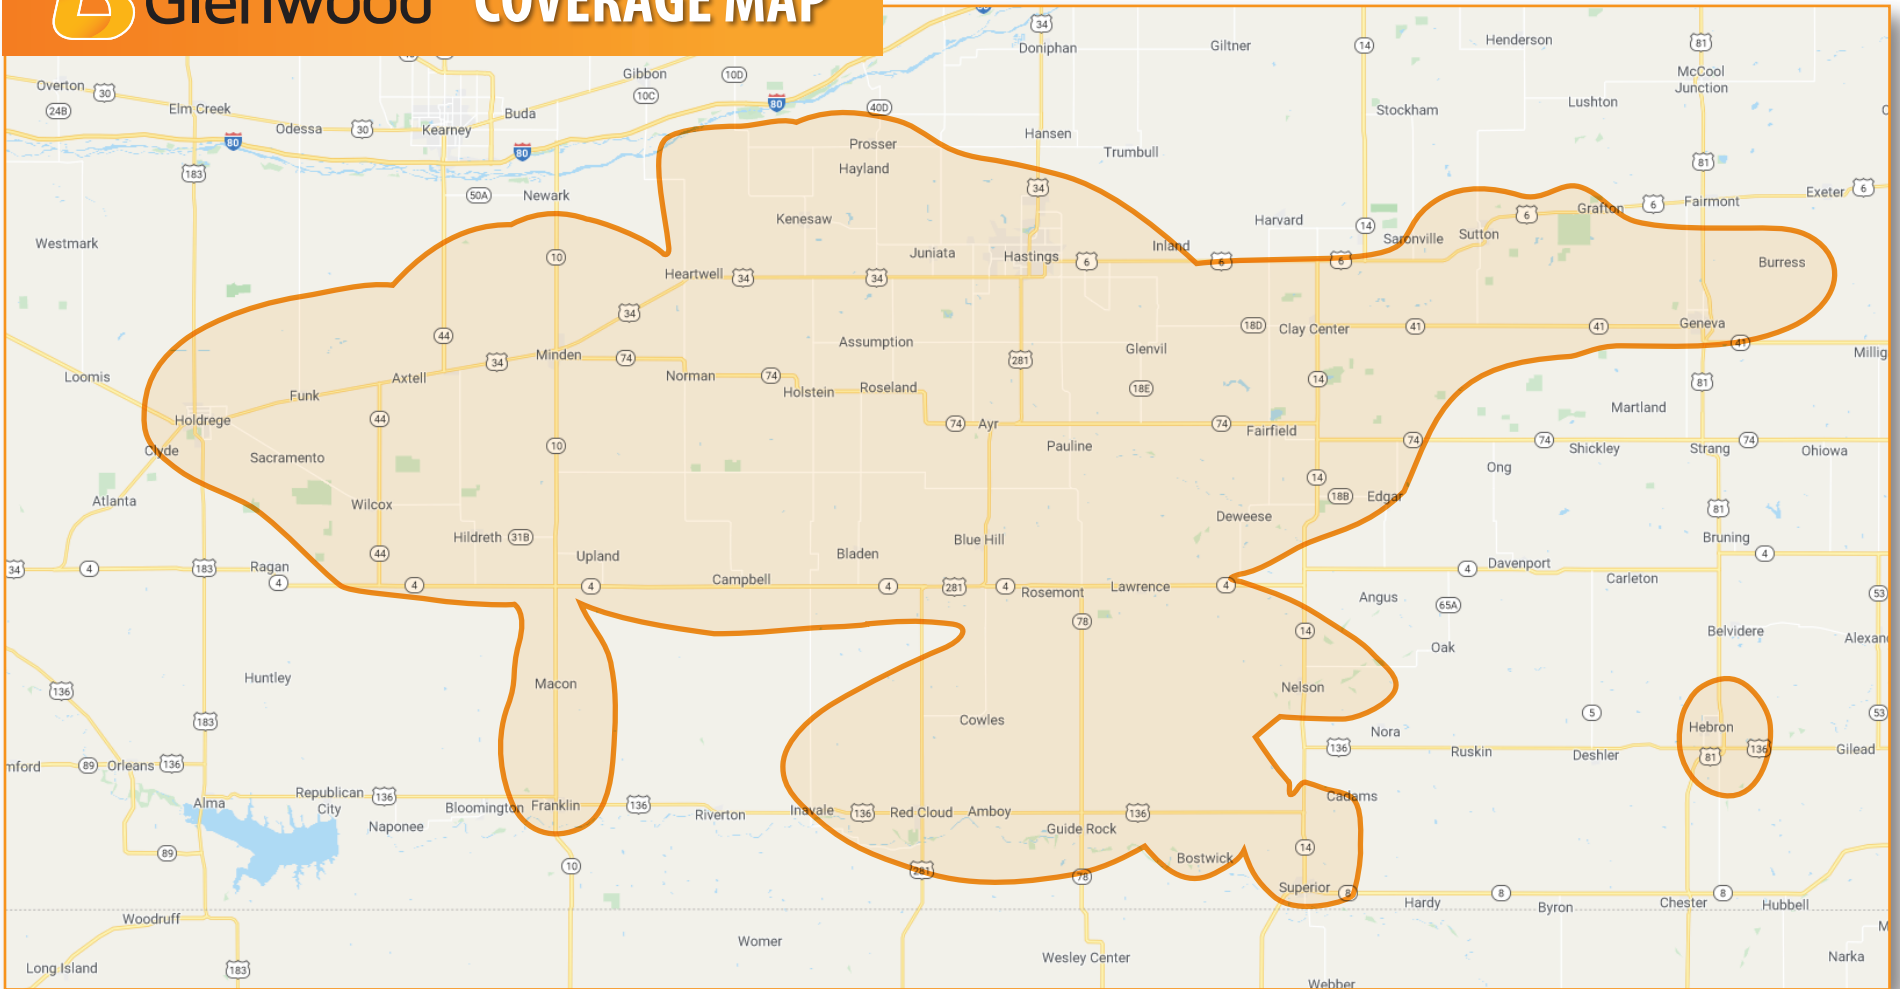

Glenwood **COVERAGE MAP**

Western Nebraska Coverage Map

www.gtmc.net
866.756.4746